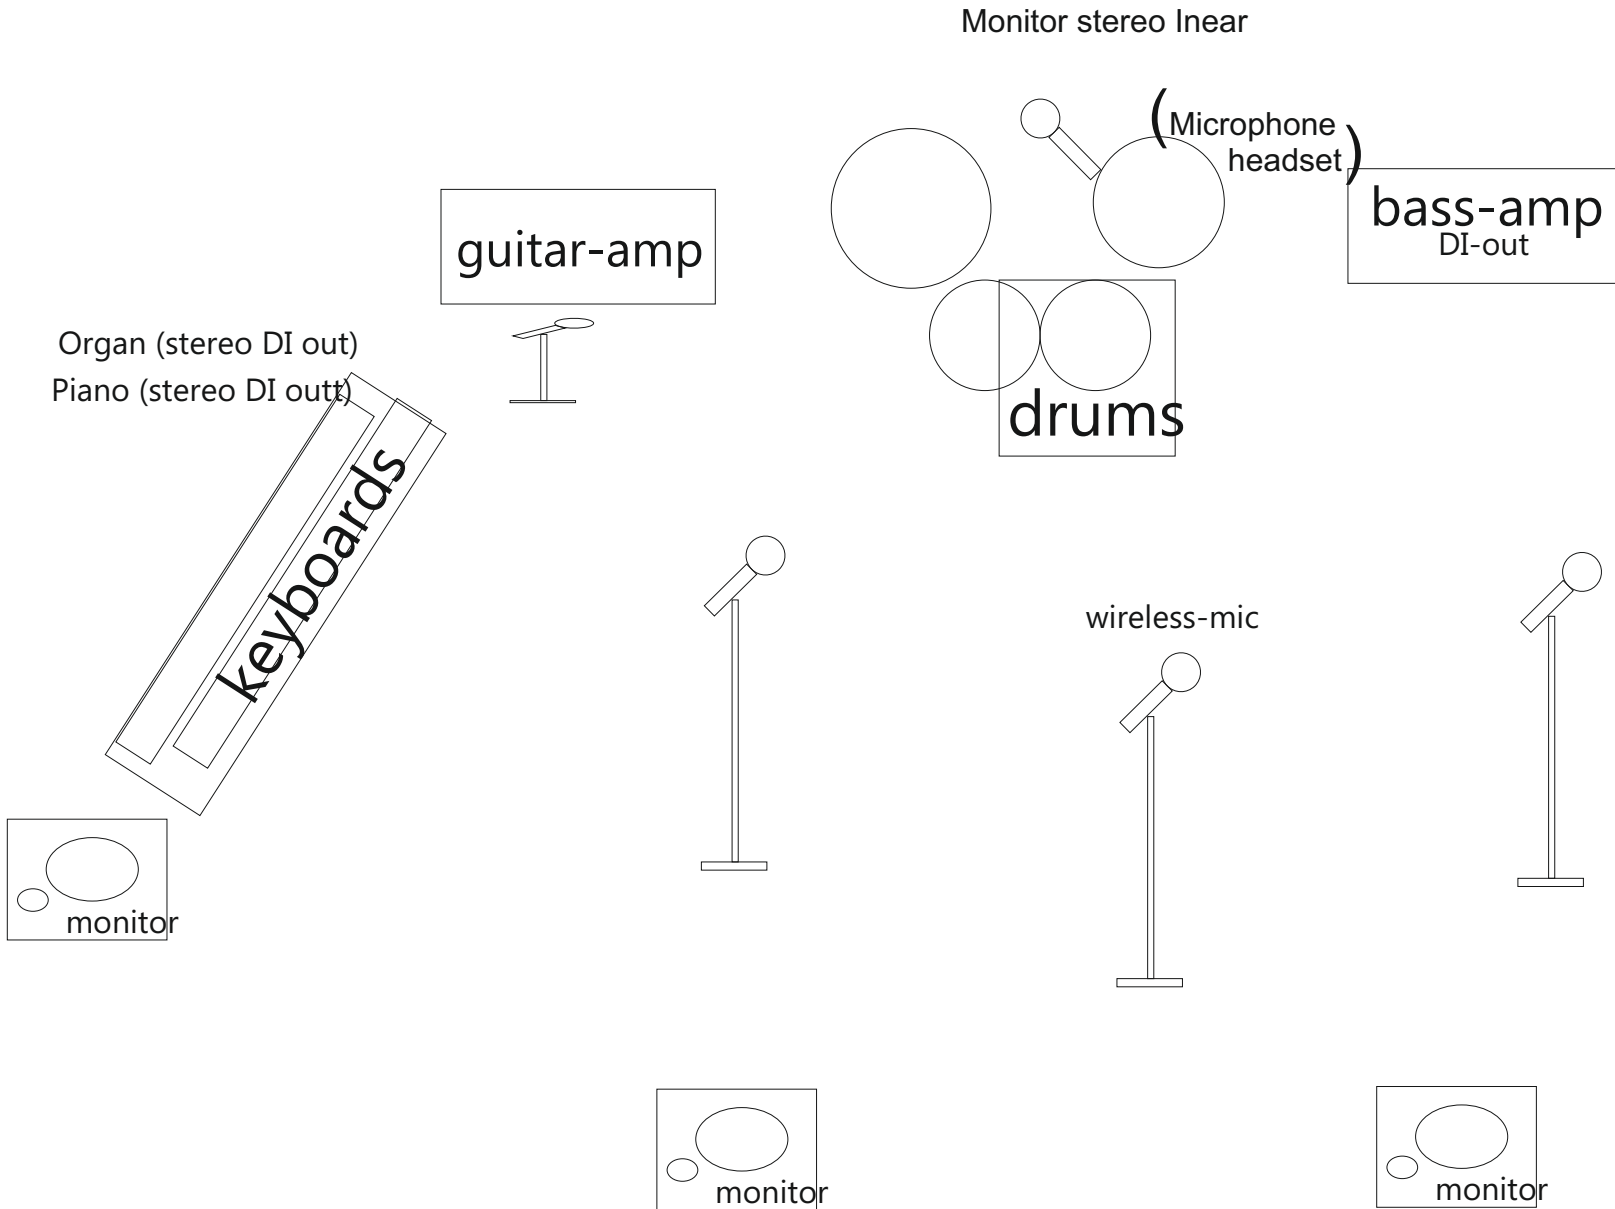

Monitor stereo Inear

bass-amp  
DI-out

guitar-amp

drums

keyboards

Organ (stereo DI out)  
Piano (stereo DI out)

wireless-mic

monitor

monitor

monitor

STAGE SET-UP  
**BLUE-ALLEY**